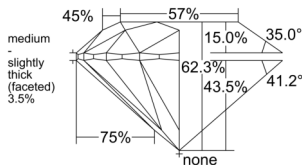

GIA®

FACSIMILE

GIA REPORT 7533742040

Verify this report at GIA.edu

GIA NATURAL DIAMOND DOSSIER®

October 27, 2025
GIA Report Number 7533742040
Shape and Cutting Style ..... Round Brilliant
Measurements ..... 6.16 - 6.20 x 3.85 mm

GRADING RESULTS

Carat Weight ..... 0.90 carat
Color Grade ..... J
Clarity Grade S11
Cut Grade ..... Excellent

ADDITIONAL GRADING INFORMATION

Polish ..... Excellent
Symmetry ..... Excellent
Fluorescence ..... None
Clarity Characteristics ..... Crystal, Feather
Inscription(s): GIA 7533742040

PROPORTIONS

GRADING SCALES

GIA COLOR SCALE	GIA CLARITY SCALE	GIA CUT SCALE	
D	FLAWLESS	EXCELLENT	
E	INTERNALLY FLAWLESS		
F		VVS₁	VERY GOOD
G	VVS₂		
H	VS₁	GOOD	
I	VS₂		
J	S1₁	FAIR	
K	S1₂		
L	I₁	POOR	
M	I₂		
N	I₃		
O			
P			
Q			
R			
S			
T			
U			
V			
W			
X			
Y			
Z