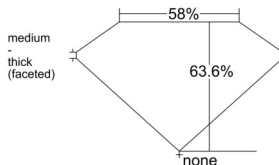

GIA®

FACSIMILE

GIA REPORT 7533740000

Verify this report at GIA.edu

GIA NATURAL DIAMOND DOSSIER®

October 31, 2025
GIA Report Number 7533740000
Shape and Cutting Style ..... Heart Brilliant
Measurements ..... 4.61 x 5.47 x 3.48 mm

GRADING RESULTS

Carat Weight ..... 0.50 carat
Color Grade ..... G
Clarity Grade ..... Internally Flawless

ADDITIONAL GRADING INFORMATION

Polish ..... Excellent
Symmetry ..... Very Good
Fluorescence ..... None
Clarity Characteristics..... Minor Details of Polish
Inscription(s): GIA 7533740000

PROPORTIONS

Profile not to actual proportions

GRADING SCALES

GIA COLOR SCALE		GIA CLARITY SCALE			
COLORLESS	D	VERY VERY SLIGHTLY INCLUDED	FLAWLESS		
	E		INTERNALLY FLAWLESS		
	F		VVS₁		
	NEAR COLORLESS	G	VVS₂		
		H	VERY SLIGHTLY INCLUDED	VS₁	
		I		VS₂	
		FAINT	J	SLIGHTLY INCLUDED	SI₁
	K		SI₂		
	L		INCLUDED		I₁
	M			I₂	
N	I₃				
VERTICALLY LIGHT	O				
	P				
	Q				
	R				
	S				
	T				
LIGHT	U				
	V				
	W				
	X				
	Y				
	Z