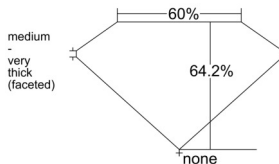

GIA®

FACSIMILE

GIA REPORT 7533682682

Verify this report at GIA.edu

GIA NATURAL DIAMOND DOSSIER®

October 10, 2025
GIA Report Number 7533682682
Shape and Cutting Style ..... Marquise Brilliant
Measurements ..... 6.38 x 3.54 x 2.28 mm

GRADING RESULTS

Carat Weight ..... 0.31 carat
Color Grade I
Clarity Grade VVS1

ADDITIONAL GRADING INFORMATION

Polish ..... Very Good
Symmetry ..... Very Good
Fluorescence ..... Faint
Clarity Characteristics ..... Pinpoint, Feather
Inscription(s): GIA 7533682682

PROPORTIONS

Profile not to actual proportions

GRADING SCALES

GIA COLOR SCALE		GIA CLARITY SCALE			
COLORLESS	D	VERY VERY SLIGHTLY INCLUDED	FLAWLESS		
	E		INTERNALLY FLAWLESS		
	F	VERY SLIGHTLY INCLUDED	VVS₁		
	G		VVS₂		
	H		VS₁		
	NEAR COLORLESS	I	SLIGHTLY INCLUDED	VS₂	
		J		SI₁	
		FAINT	K	INCLUDED	SI₂
			L		I₁
			M		I₂
VERT LIGHT	N	INCLUDED	I₃		
	O				
	P				
	Q				
	R				
	S				
	T				
LIGHT	U				
	V				
	W				
	X				
Y					
Z