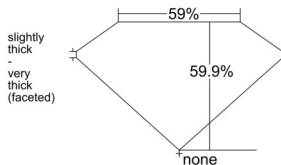

GIA®

FACSIMILE

GIA REPORT 7533591209

Verify this report at GIA.edu

GIA NATURAL DIAMOND DOSSIER®

October 03, 2025
GIA Report Number 7533591209
Shape and Cutting Style ..... Heart Brilliant
Measurements ..... 5.23 x 6.21 x 3.72 mm

GRADING RESULTS

Carat Weight ..... 0.72 carat
Color Grade I
Clarity Grade VS1

ADDITIONAL GRADING INFORMATION

Polish ..... Excellent
Symmetry ..... Excellent
Fluorescence ..... None
Clarity Characteristics..... Crystal, Needle
Inscription(s): GIA 7533591209

PROPORTIONS

Profile not to actual proportions

GRADING SCALES

GIA COLOR SCALE		GIA CLARITY SCALE		
COLORLESS	D	VERY SLIGHTLY INCLUDED	FLAWLESS	
	E		INTERNALLY FLAWLESS	
	F		VS₁	
	G		VS₂	
	NEAR COLORLESS	H	SLIGHTLY INCLUDED	VS₁
		I		VS₂
		J	INCLUDED	SI₁
		K		SI₂
		L		I₁
		M		I₂
FAINT	N	LIGHT	I₃	
	O			
	P			
	Q			
	R			
	S			
VERT LIGHT	T			
	U			
	V			
	W			
	X			
	Y			
COLORLESS	Z