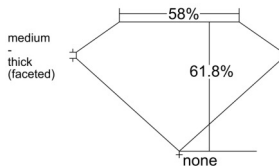

GIA®

FACSIMILE

GIA REPORT 7533526553

Verify this report at GIA.edu

GIA NATURAL DIAMOND DOSSIER®

September 25, 2025
GIA Report Number 7533526553
Shape and Cutting Style ..... Heart Brilliant
Measurements ..... 4.97 x 5.85 x 3.61 mm

GRADING RESULTS

Carat Weight ..... 0.61 carat
Color Grade ..... G
Clarity Grade SI1

ADDITIONAL GRADING INFORMATION

Polish ..... Excellent
Symmetry ..... Excellent
Fluorescence ..... None
Clarity Characteristics..... Crystal, Feather
Inscription(s): GIA 7533526553

PROPORTIONS

Profile not to actual proportions

GRADING SCALES

GIA COLOR SCALE		GIA CLARITY SCALE			
COLORLESS	D	VERY VERY SLIGHTLY INCLUDED	FLAWLESS		
	E		INTERNALLY FLAWLESS		
	F	VERY SLIGHTLY INCLUDED	VVS₁		
	G		VVS₂		
	H		VS₁		
	NEAR COLORLESS	I	SLIGHTLY INCLUDED	VS₂	
		J		SI₁	
		FAINT	K	INCLUDED	SI₂
			L		I₁
			M		I₂
VERT LIGHT	N		INCLUDED	I₃	
	O				
	P				
	Q				
	R				
	S				
LIGHT	T				
	U				
	V				
	W				
	X				
Y					
Z