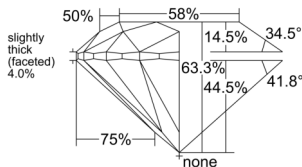

GIA®

FACSIMILE

GIA REPORT 7533472274

Verify this report at GIA.edu

GIA NATURAL DIAMOND DOSSIER®

October 13, 2025
GIA Report Number 7533472274
Shape and Cutting Style ..... Round Brilliant
Measurements ..... 4.35 - 4.37 x 2.76 mm

GRADING RESULTS

Carat Weight ..... 0.32 carat
Color Grade ..... E
Clarity Grade VVS1
Cut Grade ..... Excellent

ADDITIONAL GRADING INFORMATION

Polish ..... Excellent
Symmetry ..... Excellent
Fluorescence ..... None
Clarity Characteristics ..... Pinpoint
Inscription(s): GIA 7533472274

PROPORTIONS

Profile to actual proportions