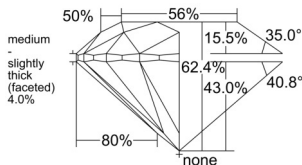

GIA®

FACSIMILE

GIA REPORT 7533384599

Verify this report at GIA.edu

GIA NATURAL DIAMOND DOSSIER®

September 12, 2025
GIA Report Number 7533384599
Shape and Cutting Style ..... Round Brilliant
Measurements ..... 6.14 - 6.17 x 3.84 mm

GRADING RESULTS

Carat Weight ..... 0.90 carat
Color Grade ..... J
Clarity Grade S11
Cut Grade ..... Excellent

ADDITIONAL GRADING INFORMATION

Polish ..... Excellent
Symmetry ..... Excellent
Fluorescence ..... Faint
Clarity Characteristics..... Crystal, Cloud, Feather
Inscription(s): GIA 7533384599

PROPORTIONS

GRADING SCALES

GIA COLOR SCALE

COLOURESS	D
	E
	F
	G
	H
	I
	J
NEAR COLOURESS	K
	L
FAIN	M
	N
	O
	P
VERY LIGHT	Q
	R
	S
	T
	U
	V
	W
	X
	Y
LIGHT	Z

GIA CLARITY SCALE

FLAWLESS	VERY VERY SLIGHTLY INCLUDED	VVS₁	VVS₂	VS₁	VS₂	SI₁	SI₂	I₁	I₂	I₃	
											INTERNAL FLAWLESS

GIA CUT SCALE

EXCELLENT
VERY GOOD
GOOD
FAIR
POOR