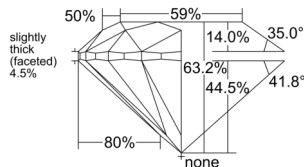

GIA®

FACSIMILE

GIA REPORT

7533377106

Verify this report at GIA.edu

GIA NATURAL DIAMOND DOSSIER®

September 10, 2025
GIA Report Number 7533377106
Shape and Cutting Style ..... Round Brilliant
Measurements ..... 4.24 - 4.26 x 2.69 mm

GRADING RESULTS

Carat Weight ..... 0.30 carat
Color Grade ..... D
Clarity Grade VS1
Cut Grade ..... Very Good

ADDITIONAL GRADING INFORMATION

Polish ..... Excellent
Symmetry ..... Excellent
Fluorescence ..... Strong Blue
Clarity Characteristics..... Crystal, Needle, Pinpoint
Inscription(s): GIA 7533377106

PROPORTIONS

Profile to actual proportions

GRADING SCALES

GIA COLOR SCALE

COLORLESS	D
	E
	F
	G
	H
	I
NEAR COLORLESS	J
	K
	L
FAIN	M
	N
	O
	P
VERY LIGHT	Q
	R
	S
	T
	U
	V
	W
	X
	Y
LIGHT	Z

GIA CLARITY SCALE

	FLAWLESS
	INTERNALLY FLAWLESS
VERY VERY SLIGHTLY INCLUDED	VVS₁
	VVS₂
VERY SLIGHTLY INCLUDED	VS₁
	VS₂
SLIGHTLY INCLUDED	SI₁
	SI₂
INCLUDED	I₁
	I₂
	I₃

GIA CUT SCALE

	EXCELLENT
	VERY GOOD
	GOOD
	FAIR
	POOR