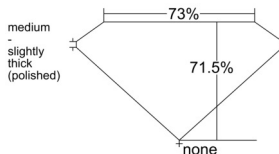

GIA®

FACSIMILE

GIA REPORT 7533311284

Verify this report at GIA.edu

GIA NATURAL DIAMOND DOSSIER®

September 04, 2025
GIA Report Number 7533311284
Shape and Cutting Style ..... **Square Modified Brilliant**
Measurements ..... 5.22 x 5.12 x 3.66 mm

GRADING RESULTS

Carat Weight ..... 0.80 carat
Color Grade ..... D
Clarity Grade S11

ADDITIONAL GRADING INFORMATION

Polish ..... Excellent
Symmetry ..... Excellent
Fluorescence ..... None
Clarity Characteristics ..... Crystal, Feather, Cloud
Inscription(s): GIA 7533311284

PROPORTIONS

Profile not to actual proportions

GRADING SCALES

GIA COLOR SCALE		GIA CLARITY SCALE			
COLORLESS	D	VERY VERY SLIGHTLY INCLUDED	FLAWLESS		
	E		INTERNALLY FLAWLESS		
	F	VERY SLIGHTLY INCLUDED	VVS₁		
	G		VVS₂		
	H		VS₁		
	NEAR COLORLESS	I	SLIGHTLY INCLUDED	VS₂	
		J		S1₁	
		FAINT	K	INCLUDED	S1₂
			L		I₁
			M		I₂
VERT LIGHT	N	LIGHT	I₃		
	O				
	P				
	Q				
	R