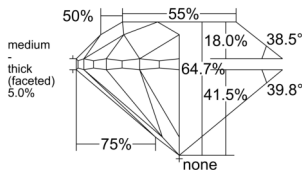

GIA®

FACSIMILE

GIA REPORT 7533307497

Verify this report at GIA.edu

GIA NATURAL DIAMOND DOSSIER®

September 05, 2025
GIA Report Number 7533307497
Shape and Cutting Style ..... Round Brilliant
Measurements ..... 4.91 - 4.97 x 3.19 mm

GRADING RESULTS

Carat Weight ..... 0.50 carat
Color Grade ..... M
Clarity Grade S11
Cut Grade ..... Very Good

ADDITIONAL GRADING INFORMATION

Polish ..... Excellent
Symmetry ..... Very Good
Fluorescence ..... None
Clarity Characteristics ..... Crystal
Inscription(s): GIA 7533307497

PROPORTIONS

Profile to actual proportions

GRADING SCALES

GIA COLOR SCALE

COLOURLESS	D
	E
	F
	G
	H
	I
	J
NEAR COLOURLESS	K
	L
Faint	M
	N
	O
	P
Very Light	Q
	R
	S
	T
	U
	V
Light	W
	X
	Y
	Z

GIA CLARITY SCALE

FLAWLESS	VERY VERY SLIGHTLY INCLUDED	VVS₁	VVS₂		
				VS₁	VS₂
INTERNALLY FLAWLESS	SLIGHTLY INCLUDED	SI₁	SI₂		
		I₁	I₂	I₃	

GIA CUT SCALE

EXCELLENT
VERY GOOD
GOOD
FAIR
POOR