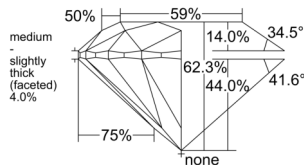

GIA®

FACSIMILE

GIA REPORT 7533304905

Verify this report at GIA.edu

GIA NATURAL DIAMOND DOSSIER®

September 04, 2025
GIA Report Number 7533304905
Shape and Cutting Style ..... Round Brilliant
Measurements ..... 4.63 - 4.66 x 2.89 mm

GRADING RESULTS

Carat Weight ..... 0.38 carat
Color Grade ..... F
Clarity Grade VS1
Cut Grade ..... Excellent

ADDITIONAL GRADING INFORMATION

Polish ..... Excellent
Symmetry ..... Excellent
Fluorescence ..... Medium Blue
Clarity Characteristics..... Crystal, Pinpoint
Inscription(s): GIA 7533304905

PROPORTIONS

Profile to actual proportions