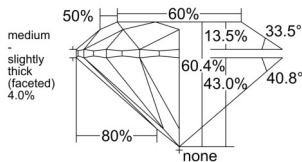

GIA®

FACSIMILE

GIA REPORT 7533285227

Verify this report at GIA.edu

GIA NATURAL DIAMOND DOSSIER®

September 01, 2025
GIA Report Number 7533285227
Shape and Cutting Style ..... Round Brilliant
Measurements ..... 4.31 - 4.33 x 2.61 mm

GRADING RESULTS

Carat Weight ..... 0.30 carat
Color Grade ..... G
Clarity Grade VS1
Cut Grade ..... Excellent

ADDITIONAL GRADING INFORMATION

Polish ..... Excellent
Symmetry ..... Excellent
Fluorescence ..... None
Clarity Characteristics..Crystal, Cloud, Pinpoint, Indented Natural
Inspection(s): GIA 7533285227

PROPORTIONS

Profile to actual proportions

GRADING SCALES

GIA COLOR SCALE	GIA CLARITY SCALE	GIA CUT SCALE	
D	FLAWLESS	EXCELLENT	
E	INTERNALLY FLAWLESS		
F		VVS₁	VERY GOOD
G	VVS₂		
H	VS₁	GOOD	
I	VS₂		
J	SI₁	FAIR	
K	SI₂		
L	I₁	POOR	
M	I₂		
N	I₃		
O			
P			
Q			
R			
S			
T			
U			
V			
W			
X			
Y			
Z