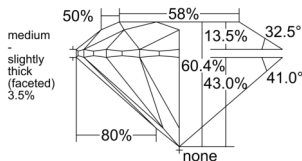

GIA®

FACSIMILE

GIA REPORT 7533178924

Verify this report at GIA.edu

GIA NATURAL DIAMOND DOSSIER®

August 21, 2025
GIA Report Number 7533178924
Shape and Cutting Style ..... Round Brilliant
Measurements ..... 4.82 - 4.84 x 2.91 mm

GRADING RESULTS

Carat Weight ..... 0.41 carat
Color Grade ..... G
Clarity Grade VVS2
Cut Grade ..... Excellent

ADDITIONAL GRADING INFORMATION

Polish ..... Excellent
Symmetry ..... Excellent
Fluorescence ..... None
Clarity Characteristics..... Needle, Pinpoint, Cloud
Inscription(s): GIA 7533178924

PROPORTIONS

Profile to actual proportions

GRADING SCALES

GIA COLOR SCALE

COLORESS	D
	E
	F
	G
	H
	I
	J
NEAR COLORESS	K
	L
FAINT	M
	N
	O
	P
	Q
VERY LIGHT	R
	S
	T
	U
	V
	W
	X
	Y
LIGHT	Z

GIA CLARITY SCALE

VERY VERY SLIGHTLY INCLUDED	FLAWLESS
	INTERNALLY FLAWLESS
VERY SLIGHTLY INCLUDED	VVS₁
	VVS₂
SLIGHTLY INCLUDED	VS₁
	VS₂
INCLUDED	SI₁
	SI₂
	I₁
	I₂
	I₃

GIA CUT SCALE

EXCELLENT
VERY GOOD
GOOD
FAIR
POOR