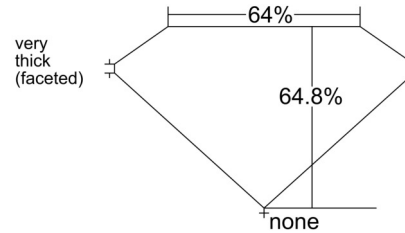

GIA NATURAL DIAMOND GRADING REPORT

August 15, 2025
 GIA Report Number 7533124909
 Shape and Cutting Style Oval Brilliant
 Measurements 7.54 x 5.41 x 3.50 mm

GRADING RESULTS

Carat Weight 1.00 carat
 Color Grade F
 Clarity Grade VS1

ADDITIONAL GRADING INFORMATION

Polish Excellent
 Symmetry Very Good
 Fluorescence None

Inscription(s): GIA 7533124909

Comments: Pinpoints are not shown. Clouds are not shown.

PROPORTIONS

Profile not to actual proportions

CLARITY CHARACTERISTICS

KEY TO SYMBOLS*

- Crystal
- ~ Feather
- \\ Needle

* Red symbols denote internal characteristics (inclusions). Green or black symbols denote external characteristics (blemishes). Diagram is an approximate representation of the diamond, and symbols shown indicate type, position, and approximate size of clarity characteristics. All clarity characteristics may not be shown. Details of finish are not shown.