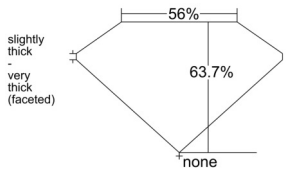

GIA®

FACSIMILE

GIA REPORT

7532984432

Verify this report at GIA.edu

GIA NATURAL DIAMOND DOSSIER®

November 12, 2025
GIA Report Number 7532984432
Shape and Cutting Style ..... Heart Brilliant
Measurements ..... 5.58 x 6.58 x 4.20 mm

GRADING RESULTS

Carat Weight ..... 0.90 carat
Color Grade ..... H
Clarity Grade VVS2

ADDITIONAL GRADING INFORMATION

Polish ..... Excellent
Symmetry ..... Very Good
Fluorescence ..... None
Clarity Characteristics ..... Needle, Cloud, Pinpoint
Inscription(s): GIA 7532984432

PROPORTIONS

Profile not to actual proportions

GRADING SCALES

GIA COLOR SCALE		GIA CLARITY SCALE		
NEAR COLORLESS	D	VERY VERY SLIGHTLY INCLUDED	FLAWLESS	
	E		INTERNALLY FLAWLESS	
	F	VERY SLIGHTLY INCLUDED	VVS₁	
	G		VVS₂	
	H		VS₁	
	FAINT	I	SLIGHTLY INCLUDED	VS₂
		J		SI₁
		K	INCLUDED	SI₂
		L		I₁
		M		I₂
LIGHT	N		I₃	
	O			
	P			
	Q			
	R