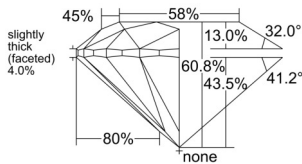

GIA®

FACSIMILE

GIA REPORT

7532974361

Verify this report at GIA.edu

GIA NATURAL DIAMOND DOSSIER®

November 11, 2025
GIA Report Number 7532974361
Shape and Cutting Style ..... Round Brilliant
Measurements ..... 4.77 - 4.81 x 2.91 mm

GRADING RESULTS

Carat Weight ..... 0.41 carat
Color Grade ..... E
Clarity Grade VVS2
Cut Grade ..... Excellent

ADDITIONAL GRADING INFORMATION

Polish ..... Excellent
Symmetry ..... Excellent
Fluorescence ..... None
Clarity Characteristics ..... Pinpoint, Feather
Inscription(s): GIA 7532974361

PROPORTIONS

Profile to actual proportions

GRADING SCALES

GIA COLOR SCALE

COLOURLESS	D
	E
	F
	G
	H
	I
	J
NEAR COLOURLESS	K
	L
FAIN	M
	N
	O
	P
	Q
VERY LIGHT	R
	S
	T
	U
	V
	W
	X
	Y
LIGHT	Z

GIA CLARITY SCALE

FLAWLESS	INTERNAL FLAWLESS	
		FLAWLESS
VERY VERY SLIGHTLY INCLUDED	VVS₁	
	VVS₂	
VERY SLIGHTLY INCLUDED	VS₁	
	VS₂	
SLIGHTLY INCLUDED	SI₁	
	SI₂	
INCLUDED	I₁	
	I₂	
	I₃	

GIA CUT SCALE

EXCELLENT
VERY GOOD
GOOD
FAIR
POOR