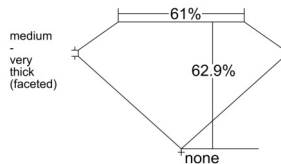

GIA®

FACSIMILE

GIA REPORT

7532964273

Verify this report at GIA.edu

GIA NATURAL DIAMOND DOSSIER®

November 11, 2025
GIA Report Number 7532964273
Shape and Cutting Style ..... Heart Brilliant
Measurements ..... 5.44 x 5.98 x 3.76 mm

GRADING RESULTS

Carat Weight ..... 0.72 carat
Color Grade ..... H
Clarity Grade VVS1

ADDITIONAL GRADING INFORMATION

Polish ..... Very Good
Symmetry ..... Very Good
Fluorescence ..... None
Clarity Characteristics..... Pinpoint, Cloud, Surface Graining
Inscription(s): GIA 7532964273

PROPORTIONS

Profile not to actual proportions

GRADING SCALES

GIA COLOR SCALE		GIA CLARITY SCALE			
COLORLESS	D	VERY VERY SLIGHTLY INCLUDED	FLAWLESS		
	E		INTERNALLY FLAWLESS		
	F	VERY SLIGHTLY INCLUDED	VVS₁		
	G		VVS₂		
	H		VS₁		
	NEAR COLORLESS	I	SLIGHTLY INCLUDED	VS₂	
		J		SI₁	
		FAINT	K	INCLUDED	SI₂
			L		I₁
			M		I₂
VERT LIGHT	N	NOT GRADED	I₃		
	O				
	P				
	Q				
	R				
	S				
	T				
LIGHT	U				
	V				
	W				
	X				
Y					
Z