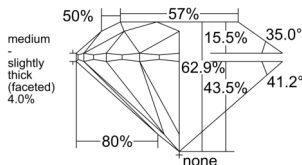

GIA®

FACSIMILE

GIA REPORT 7532947223

Verify this report at GIA.edu

GIA NATURAL DIAMOND DOSSIER®

November 10, 2025
GIA Report Number 7532947223
Shape and Cutting Style ..... Round Brilliant
Measurements ..... 5.23 - 5.25 x 3.30 mm

GRADING RESULTS

Carat Weight ..... 0.55 carat
Color Grade ..... H
Clarity Grade VS2
Cut Grade ..... Excellent

ADDITIONAL GRADING INFORMATION

Polish ..... Excellent
Symmetry ..... Excellent
Fluorescence ..... None
Clarity Characteristics ..... Cloud, Crystal
Inscription(s): GIA 7532947223

PROPORTIONS

Profile to actual proportions