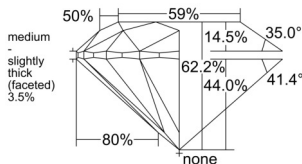

GIA®

FACSIMILE

GIA REPORT 7532935413

Verify this report at GIA.edu

GIA NATURAL DIAMOND DOSSIER®

November 07, 2025
GIA Report Number 7532935413
Shape and Cutting Style ..... Round Brilliant
Measurements ..... 5.07 - 5.09 x 3.16 mm

GRADING RESULTS

Carat Weight ..... 0.50 carat
Color Grade ..... E
Clarity Grade S11
Cut Grade ..... Excellent

ADDITIONAL GRADING INFORMATION

Polish ..... Very Good
Symmetry ..... Excellent
Fluorescence ..... None
Clarity Characteristics..... Cloud, Crystal, Feather
Inscription(s): GIA 7532935413

PROPORTIONS

Profile to actual proportions