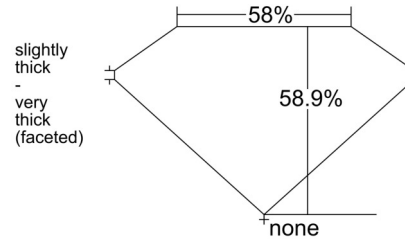

GIA NATURAL DIAMOND GRADING REPORT

November 12, 2025  
 GIA Report Number ..... 7532922747  
 Shape and Cutting Style ..... Heart Brilliant  
 Measurements ..... 5.99 x 6.94 x 4.09 mm

GRADING RESULTS

Carat Weight ..... 1.01 carat  
 Color Grade ..... D  
 Clarity Grade ..... VS2

PROPORTIONS

Profile not to actual proportions

CLARITY CHARACTERISTICS

KEY TO SYMBOLS\*

- Crystal
- ∖ Needle

\* Red symbols denote internal characteristics (inclusions). Green or black symbols denote external characteristics (blemishes). Diagram is an approximate representation of the diamond, and symbols shown indicate type, position, and approximate size of clarity characteristics. All clarity characteristics may not be shown. Details of finish are not shown.