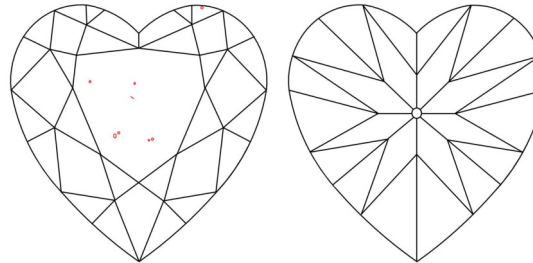

GIA NATURAL DIAMOND GRADING REPORT

November 12, 2025  
 GIA Report Number ..... 7532922747  
 Shape and Cutting Style ..... Heart Brilliant  
 Measurements ..... 5.99 x 6.94 x 4.09 mm

GRADING RESULTS

Carat Weight ..... 1.01 carat  
 Color Grade ..... D  
 Clarity Grade ..... VS2

ADDITIONAL GRADING INFORMATION

Polish ..... Excellent  
 Symmetry ..... Excellent  
 Fluorescence ..... None  
 Inscription(s): GIA 7532922747

**Comments:** Clouds are not shown. Pinpoints are not shown.

PROPORTIONS

Profile not to actual proportions

CLARITY CHARACTERISTICS

KEY TO SYMBOLS\*

- Crystal
- ∖ Needle

\* Red symbols denote internal characteristics (inclusions). Green or black symbols denote external characteristics (blemishes). Diagram is an approximate representation of the diamond, and symbols shown indicate type, position, and approximate size of clarity characteristics. All clarity characteristics may not be shown. Details of finish are not shown.