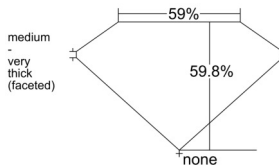

GIA®

FACSIMILE

GIA REPORT 7532893625

Verify this report at GIA.edu

GIA NATURAL DIAMOND DOSSIER®

November 06, 2025
GIA Report Number 7532893625
Shape and Cutting Style ..... Heart Brilliant
Measurements ..... 5.19 x 5.74 x 3.43 mm

GRADING RESULTS

Carat Weight ..... 0.60 carat
Color Grade ..... D
Clarity Grade VS1

ADDITIONAL GRADING INFORMATION

Polish ..... Excellent
Symmetry ..... Excellent
Fluorescence ..... Faint
Clarity Characteristics ..... Crystal
Inscription(s): GIA 7532893625

PROPORTIONS

Profile not to actual proportions

GRADING SCALES

GIA COLOR SCALE		GIA CLARITY SCALE			
COLORLESS	D	VERY VERY SLIGHTLY INCLUDED	FLAWLESS		
	E		INTERNALLY FLAWLESS		
	F	VERY SLIGHTLY INCLUDED	VVS₁		
	G		VVS₂		
	H		VS₁		
	NEAR COLORLESS	I	SLIGHTLY INCLUDED	VS₂	
		J		SI₁	
		FAINT	K	INCLUDED	SI₂
			L		I₁
			M		I₂
VERT LIGHT	N	LIGHT	I₃		
	O				
	P				
	Q				
	R				
	S				
	T