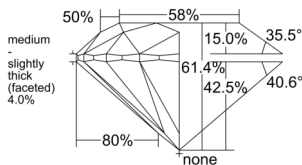

GIA®

FACSIMILE

GIA REPORT 7532852572

Verify this report at GIA.edu

GIA NATURAL DIAMOND DOSSIER®

November 04, 2025
GIA Report Number 7532852572
Shape and Cutting Style ..... Round Brilliant
Measurements ..... 3.92 - 3.94 x 2.41 mm

GRADING RESULTS

Carat Weight ..... 0.23 carat
Color Grade ..... D
Clarity Grade VS1
Cut Grade ..... Excellent

ADDITIONAL GRADING INFORMATION

Polish ..... Excellent
Symmetry ..... Excellent
Fluorescence ..... Medium Blue
Clarity Characteristics..... Crystal, Pinpoint
Inscription(s): GIA 7532852572

PROPORTIONS

GRADING SCALES

GIA COLOR SCALE

COLORESS	D
	E
	F
	G
	H
	I
	J
NEAR COLORESS	K
	L
FANIT	M
	N
	O
	P
VERY LIGHT	Q
	R
	S
	T
	U
	V
	W
	X
	Y
LIGHT	Z

GIA CLARITY SCALE

FLAWLESS	INTERNAL FLAWLESS	
		EXCELLENT
VERY VERY SLIGHTLY INCLUDED	VVS₁	VERY GOOD
VERY SLIGHTLY INCLUDED	VVS₂	
SLIGHTLY INCLUDED	VS₁	GOOD
	VS₂	
INCLUDED	SI₁	FAIR
	SI₂	
INCLUDED	I₁	POOR
	I₂	
	I₃