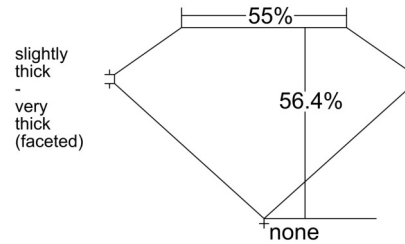

GIA NATURAL DIAMOND GRADING REPORT

November 03, 2025  
 GIA Report Number ..... 7532847721  
 Shape and Cutting Style ..... Heart Brilliant  
 Measurements ..... 9.31 x 10.42 x 5.88 mm

GRADING RESULTS

Carat Weight ..... 3.50 carat  
 Color Grade ..... I  
 Clarity Grade ..... SI1

PROPORTIONS

Profile not to actual proportions

CLARITY CHARACTERISTICS

KEY TO SYMBOLS\*

- Cloud
- Feather
- Crystal
- Needle

\* Red symbols denote internal characteristics (inclusions). Green or black symbols denote external characteristics (blemishes). Diagram is an approximate representation of the diamond, and symbols shown indicate type, position, and approximate size of clarity characteristics. All clarity characteristics may not be shown. Details of finish are not shown.