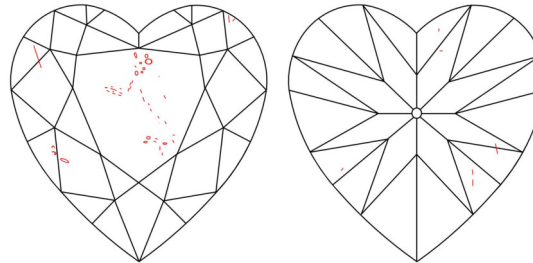

GIA NATURAL DIAMOND GRADING REPORT

November 03, 2025  
 GIA Report Number ..... 7532847721  
 Shape and Cutting Style ..... Heart Brilliant  
 Measurements ..... 9.31 x 10.42 x 5.88 mm

GRADING RESULTS

Carat Weight ..... 3.50 carat  
 Color Grade ..... I  
 Clarity Grade ..... SI1

ADDITIONAL GRADING INFORMATION

Polish ..... Excellent  
 Symmetry ..... Excellent  
 Fluorescence ..... None  
 Inscription(s): GIA 7532847721

**Comments:** Additional clouds are not shown. Pinpoints are not shown.

PROPORTIONS

Profile not to actual proportions

CLARITY CHARACTERISTICS

KEY TO SYMBOLS\*

- Cloud
- Feather
- Crystal
- Needle

\* Red symbols denote internal characteristics (inclusions). Green or black symbols denote external characteristics (blemishes). Diagram is an approximate representation of the diamond, and symbols shown indicate type, position, and approximate size of clarity characteristics. All clarity characteristics may not be shown. Details of finish are not shown.