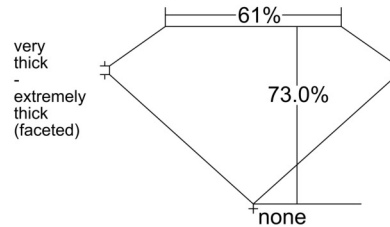

GIA NATURAL DIAMOND GRADING REPORT

November 06, 2025
 GIA Report Number 7532834165
 Shape and Cutting Style Cushion Modified Brilliant
 Measurements 7.71 x 7.49 x 5.47 mm

GRADING RESULTS

Carat Weight 3.02 carat
 Color Grade O to P Range
 Clarity Grade VS2

ADDITIONAL GRADING INFORMATION

Polish Excellent
 Symmetry Very Good
 Fluorescence Medium Blue
 Inscription(s): GIA 7532834165
 Comments: A pinpoint is not shown.

PROPORTIONS

Profile not to actual proportions

CLARITY CHARACTERISTICS

KEY TO SYMBOLS*

- Crystal
- ∖ Needle

* Red symbols denote internal characteristics (inclusions). Green or black symbols denote external characteristics (blemishes). Diagram is an approximate representation of the diamond, and symbols shown indicate type, position, and approximate size of clarity characteristics. All clarity characteristics may not be shown. Details of finish are not shown.