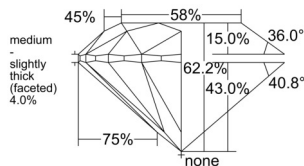

GIA®

FACSIMILE

GIA REPORT

7532831353

Verify this report at GIA.edu

GIA NATURAL DIAMOND DOSSIER®

October 29, 2025
GIA Report Number 7532831353
Shape and Cutting Style ..... Round Brilliant
Measurements ..... 5.51 - 5.54 x 3.44 mm

GRADING RESULTS

Carat Weight ..... 0.65 carat
Color Grade ..... E
Clarity Grade VVS1
Cut Grade ..... Excellent

ADDITIONAL GRADING INFORMATION

Polish ..... Excellent
Symmetry ..... Excellent
Fluorescence ..... Medium Blue
Clarity Characteristics ..... Pinpoint
Inscription(s): GIA 7532831353

PROPORTIONS

Profile to actual proportions

GRADING SCALES

GIA COLOR SCALE	GIA CLARITY SCALE	GIA CUT SCALE
D	FLAWLESS	EXCELLENT
E	FLAWLESS	
F	INTERNALLY FLAWLESS	VERY GOOD
G	FLAWLESS	
H	VVS₁	GOOD
I	VVS₂	
J	VS₁	FAIR
K	VS₂	
L	SI₁	POOR
M	SI₂	
N	I₁	
O	I₂	
P	I₃	
Q		
R		
S		
T		
U		
V		
W		
X		
Y		
Z