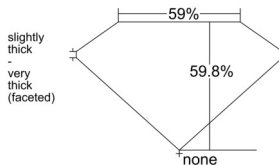

GIA®

FACSIMILE

GIA REPORT

7532808267

Verify this report at GIA.edu

GIA NATURAL DIAMOND DOSSIER®

October 27, 2025
GIA Report Number 7532808267
Shape and Cutting Style ..... Heart Brilliant
Measurements ..... 5.21 x 6.18 x 3.70 mm

GRADING RESULTS

Carat Weight ..... 0.70 carat
Color Grade ..... G
Clarity Grade VVS2

ADDITIONAL GRADING INFORMATION

Polish ..... Excellent
Symmetry ..... Excellent
Fluorescence ..... Faint
Clarity Characteristics ..... Pinpoint
Inscription(s): GIA 7532808267

PROPORTIONS

Profile not to actual proportions

GRADING SCALES

GIA COLOR SCALE		GIA CLARITY SCALE			
COLORLESS	D	VERY VERY SLIGHTLY INCLUDED	FLAWLESS		
	E		INTERNALLY FLAWLESS		
	F		VVS₁		
	G		VVS₂		
	NEAR COLORLESS	H	VERY SLIGHTLY INCLUDED	VS₁	
		I		VS₂	
		FAINT	J	SLIGHTLY INCLUDED	SI₁
			K		SI₂
	L		I₁		
	VERTICALLY LIGHT		M	INCLUDED	I₂
N			I₃		
O					
P					
LIGHT	Q				
	R				
	S				
	T				
	U				
	V				
	W				
	X				
	Y				
	Z