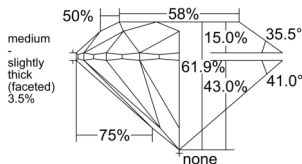

GIA®

FACSIMILE

GIA REPORT 7532800805

Verify this report at GIA.edu

GIA NATURAL DIAMOND DOSSIER®

October 28, 2025
GIA Report Number 7532800805
Shape and Cutting Style ..... Round Brilliant
Measurements ..... 5.66 - 5.69 x 3.51 mm

GRADING RESULTS

Carat Weight ..... 0.70 carat
Color Grade ..... K
Clarity Grade S11
Cut Grade ..... Excellent

ADDITIONAL GRADING INFORMATION

Polish ..... Excellent
Symmetry ..... Excellent
Fluorescence ..... None
Clarity Characteristics ..... Cloud
Inscription(s): GIA 7532800805

PROPORTIONS

GRADING SCALES

GIA COLOR SCALE	GIA CLARITY SCALE	GIA CUT SCALE	
D	FLAWLESS	EXCELLENT	
E	INTERNALLY FLAWLESS		
F		VVS₁	VERY GOOD
G	VVS₂		
H	VS₁	GOOD	
I	VS₂		
J	S1₁	FAIR	
K	S1₂		
L	I₁	POOR	
M	I₂		
N	I₃		
O			
P			
Q			
R			
S			
T			
U			
V			
W			
X			
Y			
Z