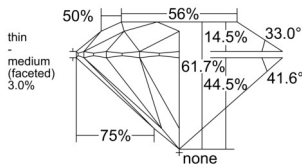

GIA®

FACSIMILE

GIA REPORT 7532752248

Verify this report at GIA.edu

GIA NATURAL DIAMOND DOSSIER®

January 12, 2026
GIA Report Number 7532752248
Shape and Cutting Style ..... Round Brilliant
Measurements ..... 5.76 - 5.78 x 3.56 mm

GRADING RESULTS

Carat Weight ..... 0.70 carat
Color Grade ..... H
Clarity Grade S11
Cut Grade ..... Excellent

ADDITIONAL GRADING INFORMATION

Polish ..... Excellent
Symmetry ..... Excellent
Fluorescence ..... None
Clarity Characteristics ..... Crystal, Cloud
Inscription(s): GIA 7532752248

PROPORTIONS

Profile to actual proportions