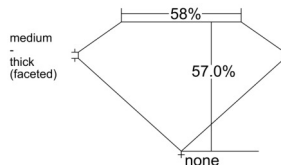

GIA®

FACSIMILE

GIA REPORT

7532741491

Verify this report at GIA.edu

GIA NATURAL DIAMOND DOSSIER®

October 15, 2025
GIA Report Number 7532741491
Shape and Cutting Style ..... Heart Brilliant
Measurements ..... 5.57 x 6.43 x 3.66 mm

GRADING RESULTS

Carat Weight ..... 0.76 carat
Color Grade ..... E
Clarity Grade VVS2

ADDITIONAL GRADING INFORMATION

Polish ..... Excellent
Symmetry ..... Excellent
Fluorescence ..... None
Clarity Characteristics..... Cloud, Needle
Inscription(s): GIA 7532741491

PROPORTIONS

Profile not to actual proportions

GRADING SCALES

GIA COLOR SCALE		GIA CLARITY SCALE			
COLORLESS	D	VERY VERY SLIGHTLY INCLUDED	FLAWLESS		
	E		INTERNALLY FLAWLESS		
	F	VERY SLIGHTLY INCLUDED	VVS₁		
	G		VVS₂		
	H		VS₁		
	NEAR COLORLESS	I	SLIGHTLY INCLUDED	VS₂	
		J		SI₁	
		FAINT	K	INCLUDED	SI₂
			L		I₁
			M		I₂
VERT LIGHT	N	LIGHT	I₃		
	O				
	P				
	Q				
	R