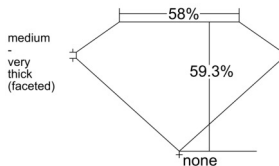

GIA®

FACSIMILE

GIA REPORT 7532632357

Verify this report at GIA.edu

GIA NATURAL DIAMOND DOSSIER®

October 06, 2025
GIA Report Number 7532632357
Shape and Cutting Style ..... Heart Brilliant
Measurements ..... 5.37 x 6.32 x 3.74 mm

GRADING RESULTS

Carat Weight ..... 0.74 carat
Color Grade I
Clarity Grade VVS1

ADDITIONAL GRADING INFORMATION

Polish ..... Excellent
Symmetry ..... Excellent
Fluorescence ..... None
Clarity Characteristics ..... Feather
Inscription(s): GIA 7532632357

PROPORTIONS

Profile not to actual proportions

GRADING SCALES

GIA COLOR SCALE		GIA CLARITY SCALE			
COLORLESS	D	VERY VERY SLIGHTLY INCLUDED	FLAWLESS		
	E		INTERNALLY FLAWLESS		
	F	VERY SLIGHTLY INCLUDED	VVS₁		
	G		VVS₂		
	H		VS₁		
	NEAR COLORLESS	I	SLIGHTLY INCLUDED	VS₂	
		J		SI₁	
		FAINT	K	INCLUDED	SI₂
			L		I₁
			M		I₂
VERT LIGHT	N	I₃	I₃		
	O				
	P				
	Q				
	R				
LIGHT	S				
	T				
	U				
	V				
	W				
X					
Y					
Z