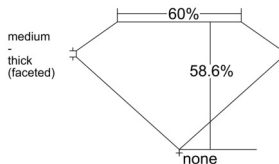

GIA®

FACSIMILE

GIA REPORT

7532626746

Verify this report at GIA.edu

GIA NATURAL DIAMOND DOSSIER®

October 04, 2025
GIA Report Number 7532626746
Shape and Cutting Style ..... Heart Brilliant
Measurements ..... 5.04 x 5.60 x 3.28 mm

GRADING RESULTS

Carat Weight ..... 0.52 carat
Color Grade ..... D
Clarity Grade VVS2

ADDITIONAL GRADING INFORMATION

Polish ..... Very Good
Symmetry ..... Very Good
Fluorescence ..... Faint
Clarity Characteristics..... Pinpoint, Needle, Surface Graining
Inscription(s): GIA 7532626746

PROPORTIONS

Profile not to actual proportions

GRADING SCALES

GIA COLOR SCALE		GIA CLARITY SCALE	
COLORLESS	D	VERY VERY SLIGHTLY INCLUDED	FLAWLESS
	E		INTERNALLY FLAWLESS
	F		VVS₁
	G		VVS₂
	H		VS₁
	I		VS₂
	J		SI₁
	K		SI₂
	L		I₁
	M		I₂
NEAR COLORLESS	N	SLIGHTLY INCLUDED	I₃
	O		
	P		
	Q		
FAINT	R		
	S		
	T		
	U		
VERY LIGHT	V		
	W		
	X		
	Y		
LIGHT	Z