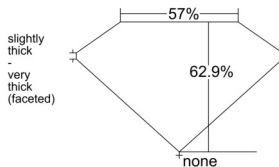

GIA®

FACSIMILE

GIA REPORT 7532591165

Verify this report at GIA.edu

GIA NATURAL DIAMOND DOSSIER®

October 01, 2025
GIA Report Number 7532591165
Shape and Cutting Style ..... Heart Brilliant
Measurements ..... 5.58 x 6.68 x 4.20 mm

GRADING RESULTS

Carat Weight ..... 0.90 carat
Color Grade ..... J
Clarity Grade VVS2

ADDITIONAL GRADING INFORMATION

Polish ..... Excellent
Symmetry ..... Excellent
Fluorescence ..... None
Clarity Characteristics..... Needle, Cloud, Pinpoint
Inscription(s): GIA 7532591165

PROPORTIONS

Profile not to actual proportions

GRADING SCALES

GIA COLOR SCALE		GIA CLARITY SCALE			
COLORLESS	D	VERY VERY SLIGHTLY INCLUDED	FLAWLESS		
	E		INTERNALLY FLAWLESS		
	F	VERY SLIGHTLY INCLUDED	VVS₁		
	G		VVS₂		
	H		VS₁		
	NEAR COLORLESS	I	SLIGHTLY INCLUDED	VS₂	
		J		SI₁	
		FAINT	K	INCLUDED	SI₂
			L		I₁
			M		I₂
VERT LIGHT	N	LIGHT	I₃		
	O				
	P				
	Q				
	R