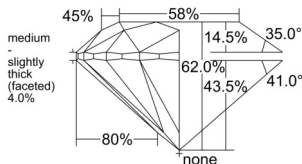

GIA®

FACSIMILE

GIA REPORT 7532545206

Verify this report at GIA.edu

GIA NATURAL DIAMOND DOSSIER®

September 25, 2025
GIA Report Number 7532545206
Shape and Cutting Style ..... Round Brilliant
Measurements ..... 4.37 - 4.39 x 2.71 mm

GRADING RESULTS

Carat Weight ..... 0.32 carat
Color Grade I
Clarity Grade S11
Cut Grade ..... Excellent

ADDITIONAL GRADING INFORMATION

Polish ..... Excellent
Symmetry ..... Excellent
Fluorescence ..... None
Clarity Characteristics..... Crystal, Cloud, Feather
Inscription(s): GIA 7532545206

PROPORTIONS

Profile to actual proportions