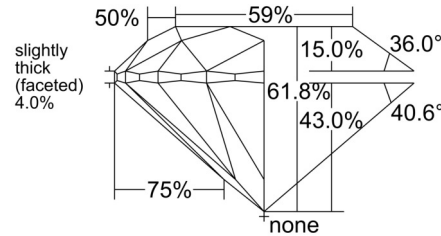

GIA NATURAL DIAMOND GRADING REPORT

September 22, 2025  
 GIA Report Number ..... 7532459577  
 Shape and Cutting Style ..... Round Brilliant  
 Measurements ..... 7.26 - 7.31 x 4.50 mm

GRADING RESULTS

Carat Weight ..... 1.50 carat  
 Color Grade ..... M  
 Clarity Grade ..... SI2  
 Cut Grade ..... Excellent

PROPORTIONS

Profile to actual proportions

CLARITY CHARACTERISTICS

KEY TO SYMBOLS\*

- Feather
- Needle

\* Red symbols denote internal characteristics (inclusions). Green or black symbols denote external characteristics (blemishes). Diagram is an approximate representation of the diamond, and symbols shown indicate type, position, and approximate size of clarity characteristics. All clarity characteristics may not be shown. Details of finish are not shown.