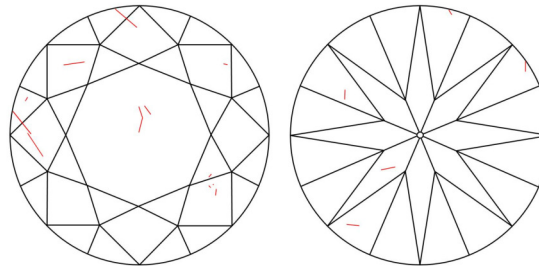

PROPORTIONS

Profile to actual proportions

CLARITY CHARACTERISTICS

KEY TO SYMBOLS\*

- Feather
- Needle

\* Red symbols denote internal characteristics (inclusions). Green or black symbols denote external characteristics (blemishes). Diagram is an approximate representation of the diamond, and symbols shown indicate type, position, and approximate size of clarity characteristics. All clarity characteristics may not be shown. Details of finish are not shown.