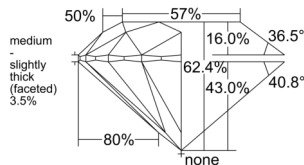

GIA®

FACSIMILE

GIA REPORT

7532342676

Verify this report at GIA.edu

GIA NATURAL DIAMOND DOSSIER®

September 09, 2025
GIA Report Number 7532342676
Shape and Cutting Style ..... Round Brilliant
Measurements ..... 4.73 - 4.75 x 2.96 mm

GRADING RESULTS

Carat Weight ..... 0.41 carat
Color Grade ..... G
Clarity Grade VVS2
Cut Grade ..... Excellent

ADDITIONAL GRADING INFORMATION

Polish ..... Excellent
Symmetry ..... Excellent
Fluorescence ..... None
Clarity Characteristics..... Needle, Pinpoint, Cloud
Inscription(s): GIA 7532342676

PROPORTIONS

Profile to actual proportions

GRADING SCALES

GIA COLOR SCALE

COLORESS	D
	E
	F
	G
	H
	I
	J
NEAR COLORESS	K
	L
FANIT	M
	N
	O
	P
VERY LIGHT	Q
	R
	S
	T
	U
	V
	W
	X
	Y
LIGHT	Z

GIA CLARITY SCALE

FLAWLESS	INTERNAL FLAWLESS	
		FLAWLESS
VERY VERY SLIGHTLY INCLUDED	VVS₁	
	VVS₂	
VERY SLIGHTLY INCLUDED	VS₁	
	VS₂	
SLIGHTLY INCLUDED	SI₁	
	SI₂	
INCLUDED	I₁	
	I₂	
	I₃	

GIA CUT SCALE

EXCELLENT
VERY GOOD
GOOD
FAIR
POOR