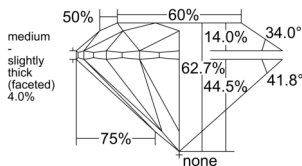

GIA®

FACSIMILE

GIA REPORT 7532320852

Verify this report at GIA.edu

GIA NATURAL DIAMOND DOSSIER®

September 05, 2025
GIA Report Number 7532320852
Shape and Cutting Style ..... Round Brilliant
Measurements ..... 5.11 - 5.15 x 3.22 mm

GRADING RESULTS

Carat Weight ..... 0.52 carat
Color Grade ..... F
Clarity Grade VS2
Cut Grade ..... Excellent

ADDITIONAL GRADING INFORMATION

Polish ..... Excellent
Symmetry ..... Excellent
Fluorescence ..... Faint
Clarity Characteristics..... Cloud, Crystal, Feather
Inscription(s): GIA 7532320852

PROPORTIONS

Profile to actual proportions