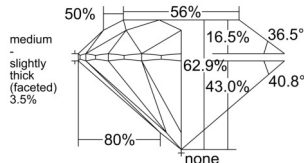

GIA®

FACSIMILE

GIA REPORT 7532298588

Verify this report at GIA.edu

GIA NATURAL DIAMOND DOSSIER®

September 04, 2025
GIA Report Number 7532298588
Shape and Cutting Style ..... Round Brilliant
Measurements ..... 5.37 - 5.40 x 3.39 mm

GRADING RESULTS

Carat Weight ..... 0.61 carat
Color Grade I
Clarity Grade VVS1
Cut Grade ..... Excellent

ADDITIONAL GRADING INFORMATION

Polish ..... Excellent
Symmetry ..... Excellent
Fluorescence ..... None
Clarity Characteristics..... Cloud, Cavity, Feather
Inscription(s): GIA 7532298588

PROPORTIONS

Profile to actual proportions