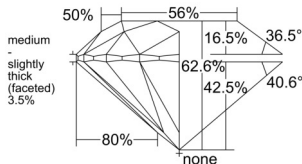

GIA®

FACSIMILE

GIA REPORT 7532293064

Verify this report at GIA.edu

GIA NATURAL DIAMOND DOSSIER®

September 03, 2025
GIA Report Number 7532293064
Shape and Cutting Style ..... Round Brilliant
Measurements ..... 5.35 - 5.40 x 3.37 mm

GRADING RESULTS

Carat Weight ..... 0.60 carat
Color Grade ..... E
Clarity Grade VVS2
Cut Grade ..... Excellent

ADDITIONAL GRADING INFORMATION

Polish ..... Excellent
Symmetry ..... Excellent
Fluorescence ..... None
Clarity Characteristics ..... Pinpoint
Inscription(s): GIA 7532293064

PROPORTIONS

Profile to actual proportions