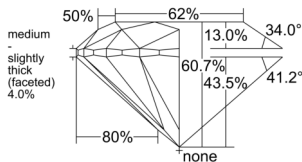

GIA®

FACSIMILE

GIA NATURAL DIAMOND DOSSIER®

September 02, 2025
GIA Report Number 7532281640
Shape and Cutting Style ..... Round Brilliant
Measurements ..... 5.13 - 5.16 x 3.12 mm

GRADING RESULTS

Carat Weight ..... 0.51 carat
Color Grade ..... E
Clarity Grade VVS1
Cut Grade ..... Excellent

ADDITIONAL GRADING INFORMATION

Polish ..... Excellent
Symmetry ..... Excellent
Fluorescence ..... None
Clarity Characteristics..... Cloud, Feather, Surface Graining
Inscription(s): GIA 7532281640

GIA REPORT 7532281640

Verify this report at GIA.edu

PROPORTIONS

Profile to actual proportions