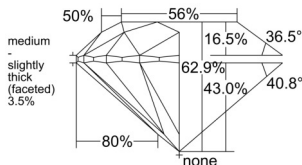

GIA®

FACSIMILE

GIA REPORT 7532265592

Verify this report at GIA.edu

GIA NATURAL DIAMOND DOSSIER®

September 27, 2025
GIA Report Number 7532265592
Shape and Cutting Style ..... Round Brilliant
Measurements ..... 5.25 - 5.29 x 3.32 mm

GRADING RESULTS

Carat Weight ..... 0.57 carat
Color Grade ..... E
Clarity Grade VS1
Cut Grade ..... Excellent

ADDITIONAL GRADING INFORMATION

Polish ..... Excellent
Symmetry ..... Excellent
Fluorescence ..... None
Clarity Characteristics ..... Cloud, Pinpoint
Inscription(s): GIA 7532265592

PROPORTIONS

GRADING SCALES

GIA COLOR SCALE

COLORLESS	D
	E
	F
	G
	H
	I
NEAR COLORLESS	J
	K
	L
FAIN	M
	N
	O
	P
VERY LIGHT	Q
	R
	S
	T
	U
	V
	W
	X
	Y
LIGHT	Z

GIA CLARITY SCALE

FLAWLESS	INTERNAL FLAWLESS	
		FLAWLESS
VERY VERY SLIGHTLY INCLUDED	VVS₁	
	VVS₂	
VERY SLIGHTLY INCLUDED	VS₁	
	VS₂	
SLIGHTLY INCLUDED	SI₁	
	SI₂	
INCLUDED	I₁	
	I₂	
	I₃	

GIA CUT SCALE

EXCELLENT
VERY GOOD
GOOD
FAIR
POOR