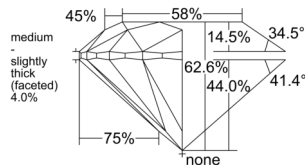

GIA®

FACSIMILE

GIA REPORT

*****33276

Verify this report at GIA.edu

GIA NATURAL DIAMOND DOSSIER®

August 28, 2025

GIA Report Number *****33276

Shape and Cutting Style ..... Round Brilliant

Measurements ..... 5.69 - 5.72 x 3.57 mm

GRADING RESULTS

Carat Weight ..... 0.71 carat

Color Grade ..... H

Clarity Grade VVS1

Cut Grade ..... Excellent

ADDITIONAL GRADING INFORMATION

Polish ..... Excellent

Symmetry ..... Excellent

Fluorescence ..... Medium Blue

Clarity Characteristics ..... Pinpoint

Inscription(s): GIA *****33276

PROPORTIONS

Profile to actual proportions

GRADING SCALES

GIA COLOR SCALE

COLORLESS	D
	E
	F
	G
	H
	I
	J
NEAR COLORLESS	K
	L
Faint	M
	N
	O
	P
Very Light	Q
	R
	S
	T
	U
	V
Light	W
	X
	Y
	Z

GIA CLARITY SCALE

FLAWLESS	VERY VERY SLIGHTLY INCLUDED	I₁	
			I₂
INTERNALLY FLAWLESS	VERY SLIGHTLY INCLUDED	SI₁	
			SI₂
VVS₁	VERY SLIGHTLY INCLUDED	S₁	
			S₂
VVS₂	VERY SLIGHTLY INCLUDED	VS₁	
			VS₂
VVS₁	VERY SLIGHTLY INCLUDED	VVS₁	
			VVS₂
VVS₂	VERY SLIGHTLY INCLUDED	VVS₂	
			VVS₂

GIA CUT SCALE

EXCELLENT	VERY GOOD	GOOD	FAIR	POOR	
					I₃