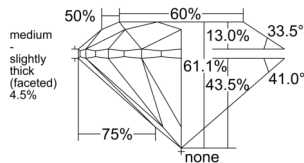

GIA®

FACSIMILE

GIA REPORT

7532213934

Verify this report at GIA.edu

GIA NATURAL DIAMOND DOSSIER®

August 25, 2025
GIA Report Number 7532213934
Shape and Cutting Style ..... Round Brilliant
Measurements ..... 4.27 - 4.30 x 2.62 mm

GRADING RESULTS

Carat Weight ..... 0.30 carat
Color Grade ..... F
Clarity Grade S11
Cut Grade ..... Excellent

ADDITIONAL GRADING INFORMATION

Polish ..... Excellent
Symmetry ..... Excellent
Fluorescence ..... None
Clarity Characteristics ..... Crystal, Feather
Inscription(s): GIA 7532213934

PROPORTIONS

Profile to actual proportions

GRADING SCALES

GIA COLOR SCALE

COLOREDNESS	D
	E
	F
	G
	H
	I
	J
NEAR COLORLESS	K
	L
FAIN	M
	N
	O
	P
VERY LIGHT	Q
	R
	S
	T
	U
	V
	W
	X
	Y
LIGHT	Z

GIA CLARITY SCALE

FLAWLESS	INTERNAL FLAWLESS	
		FLAWLESS
VERY VERY SLIGHTLY INCLUDED	VVS₁	
	VVS₂	
VERY SLIGHTLY INCLUDED	VS₁	
	VS₂	
SLIGHTLY INCLUDED	SI₁	
	SI₂	
INCLUDED	I₁	
	I₂	
	I₃	

GIA CUT SCALE

EXCELLENT
VERY GOOD
GOOD
FAIR
POOR