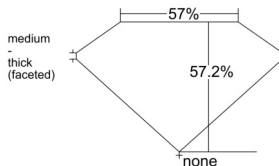

GIA®

FACSIMILE

GIA REPORT *****60841

Verify this report at GIA.edu

GIA NATURAL DIAMOND DOSSIER®

August 18, 2025
GIA Report Number *****60841
Shape and Cutting Style ..... Heart Brilliant
Measurements ..... 4.99 x 5.57 x 3.18 mm

GRADING RESULTS

Carat Weight ..... 0.50 carat
Color Grade ..... H
Clarity Grade VS1

ADDITIONAL GRADING INFORMATION

Polish ..... Excellent
Symmetry ..... Very Good
Fluorescence ..... None
Clarity Characteristics ..... Indented Natural
Inscription(s): GIA *****60841

PROPORTIONS

Profile not to actual proportions

GRADING SCALES

GIA COLOR SCALE		GIA CLARITY SCALE			
COLORLESS	D	VERY VERY SLIGHTLY INCLUDED	FLAWLESS		
	E		INTERNALLY FLAWLESS		
	F	VERY SLIGHTLY INCLUDED	VVS₁		
	G		VVS₂		
	H		VS₁		
	NEAR COLORLESS	I	SLIGHTLY INCLUDED	VS₂	
		J		SI₁	
		FAINT	K	INCLUDED	SI₂
			L		I₁
			M		I₂
VERY LIGHT	N	LIGHT	I₃		
	O				
	P				
	Q				
	R