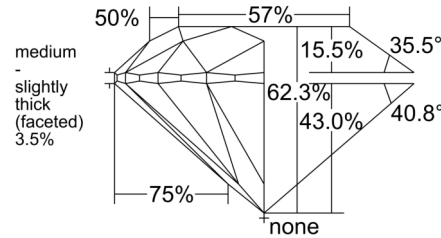

GIA NATURAL DIAMOND GRADING REPORT

August 27, 2025
GIA Report Number 7532160774
Shape and Cutting Style ..... Round Brilliant
Measurements ..... 6.58 - 6.62 x 4.11 mm

GRADING RESULTS

Carat Weight ..... 1.11 carat
Color Grade I
Clarity Grade VS1
Cut Grade ..... Excellent

ADDITIONAL GRADING INFORMATION

Polish ..... Excellent
Symmetry ..... Excellent
Fluorescence ..... None
Inscription(s): GIA 7532160774
Comments: Additional pinpoints are not shown.

PROPORTIONS

Profile to actual proportions