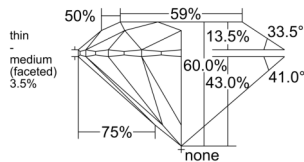

GIA®

FACSIMILE

GIA REPORT

7532155433

Verify this report at GIA.edu

GIA NATURAL DIAMOND DOSSIER®

August 19, 2025
GIA Report Number 7532155433
Shape and Cutting Style ..... Round Brilliant
Measurements ..... 5.35 - 5.39 x 3.22 mm

GRADING RESULTS

Carat Weight ..... 0.56 carat
Color Grade ..... G
Clarity Grade VVS1
Cut Grade ..... Excellent

ADDITIONAL GRADING INFORMATION

Polish ..... Excellent
Symmetry ..... Excellent
Fluorescence ..... None
Clarity Characteristics..... Pinpoint, Feather, Surface Graining
Inscription(s): GIA 7532155433

PROPORTIONS

Profile to actual proportions