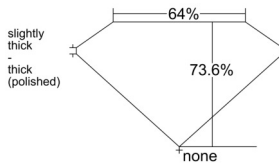

GIA®

FACSIMILE

GIA REPORT 7532104080

Verify this report at GIA.edu

GIA NATURAL DIAMOND DOSSIER®

August 11, 2025
GIA Report Number 7532104080
Shape and Cutting Style ..... **Square Modified Brilliant**
Measurements ..... 5.23 x 5.13 x 3.77 mm

GRADING RESULTS

Carat Weight ..... 0.90 carat
Color Grade ..... J
Clarity Grade VS2

ADDITIONAL GRADING INFORMATION

Polish ..... Excellent
Symmetry ..... Very Good
Fluorescence ..... None
Clarity Characteristics ..... Crystal, Feather
Inscription(s): GIA 7532104080

PROPORTIONS

Profile not to actual proportions

GRADING SCALES

GIA COLOR SCALE		GIA CLARITY SCALE			
COLORLESS	D	VERY VERY SLIGHTLY INCLUDED	FLAWLESS		
	E		INTERNALLY FLAWLESS		
	F	VERY SLIGHTLY INCLUDED	VVS₁		
	G		VVS₂		
	H		VS₁		
	NEAR COLORLESS	I	SLIGHTLY INCLUDED	VS₂	
		J		SI₁	
		FAINT	K	INCLUDED	SI₂
			L		I₁
			M		I₂
VERT LIGHT	N	LIGHT	I₃		
	O				
	P				
	Q				
	R