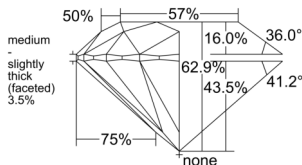

GIA®

FACSIMILE

GIA REPORT 7532078608

Verify this report at GIA.edu

GIA NATURAL DIAMOND DOSSIER®

August 11, 2025
GIA Report Number 7532078608
Shape and Cutting Style ..... Round Brilliant
Measurements ..... 5.04 - 5.09 x 3.18 mm

GRADING RESULTS

Carat Weight ..... 0.50 carat
Color Grade ..... D
Clarity Grade VVS1
Cut Grade ..... Excellent

ADDITIONAL GRADING INFORMATION

Polish ..... Excellent
Symmetry ..... Excellent
Fluorescence ..... Medium Blue
Clarity Characteristics ..... Pinpoint, Feather
Inscription(s): GIA 7532078608

PROPORTIONS

Profile to actual proportions

GRADING SCALES

GIA COLOR SCALE	GIA CLARITY SCALE	GIA CUT SCALE	
D	FLAWLESS	EXCELLENT	
E	INTERNALLY FLAWLESS		
F		VVS₁	VERY GOOD
G	VVS₂		
H	VS₁	GOOD	
I	VS₂		
J	SI₁	FAIR	
K	SI₂		
L	I₁	POOR	
M	I₂		
N	I₃		
O			
P			
Q			
R			
S			
T			
U			
V			
W			
X			
Y			
Z