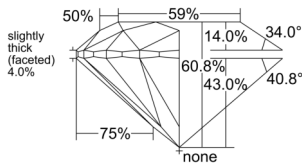

GIA®

FACSIMILE

GIA REPORT 7531987946

Verify this report at GIA.edu

GIA NATURAL DIAMOND DOSSIER®

November 13, 2025
GIA Report Number 7531987946
Shape and Cutting Style ..... Round Brilliant
Measurements ..... 4.51 - 4.54 x 2.75 mm

GRADING RESULTS

Carat Weight ..... 0.35 carat
Color Grade ..... F
Clarity Grade VVS2
Cut Grade ..... Excellent

ADDITIONAL GRADING INFORMATION

Polish ..... Excellent
Symmetry ..... Excellent
Fluorescence ..... None
Clarity Characteristics ..... Pinpoint, Feather
Inscription(s): GIA 7531987946

PROPORTIONS

Profile to actual proportions