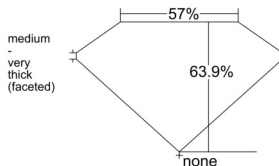

GIA®

FACSIMILE

GIA REPORT 7531984663

Verify this report at GIA.edu

GIA NATURAL DIAMOND DOSSIER®

November 13, 2025
GIA Report Number 7531984663
Shape and Cutting Style ..... Heart Brilliant
Measurements ..... 4.73 x 5.35 x 3.42 mm

GRADING RESULTS

Carat Weight ..... 0.50 carat
Color Grade ..... F
Clarity Grade VVS1

ADDITIONAL GRADING INFORMATION

Polish ..... Excellent
Symmetry ..... Excellent
Fluorescence ..... Faint
Clarity Characteristics ..... Feather
Inscription(s): GIA 7531984663

PROPORTIONS

Profile not to actual proportions

GRADING SCALES

GIA COLOR SCALE		GIA CLARITY SCALE			
COLORLESS	D	VERY VERY SLIGHTLY INCLUDED	FLAWLESS		
	E		INTERNALLY FLAWLESS		
	F	VERY SLIGHTLY INCLUDED	VVS₁		
	G		VVS₂		
	H		VS₁		
	NEAR COLORLESS	I	SLIGHTLY INCLUDED	VS₂	
		J		SI₁	
		FAINT	K	INCLUDED	SI₂
			L		I₁
			M		I₂
VERT LIGHT	N	LIGHT	I₃		
	O				
	P				
	Q				
	R				
	S				
	T