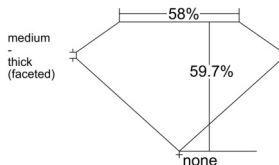

GIA®

FACSIMILE

GIA REPORT 7531974188

Verify this report at GIA.edu

GIA NATURAL DIAMOND DOSSIER®

November 12, 2025
GIA Report Number 7531974188
Shape and Cutting Style ..... Heart Brilliant
Measurements ..... 4.83 x 5.55 x 3.32 mm

GRADING RESULTS

Carat Weight ..... 0.50 carat
Color Grade I
Clarity Grade VVS2

ADDITIONAL GRADING INFORMATION

Polish ..... Very Good
Symmetry ..... Very Good
Fluorescence ..... None
Clarity Characteristics..... Needle, Pinpoint, Cloud
Inscription(s): GIA 7531974188

PROPORTIONS

Profile not to actual proportions

GRADING SCALES

GIA COLOR SCALE		GIA CLARITY SCALE			
COLORLESS	D	VERY VERY SLIGHTLY INCLUDED	FLAWLESS		
	E		INTERNALLY FLAWLESS		
	F	VERY SLIGHTLY INCLUDED	VVS₁		
	G		VVS₂		
	H		VS₁		
	NEAR COLORLESS	I	SLIGHTLY INCLUDED	VS₂	
		J		SI₁	
		FAINT	K	INCLUDED	SI₂
			L		I₁
			M		I₂
VERT LIGHT	N	LIGHT	I₃		
	O				
	P				
	Q				
	R